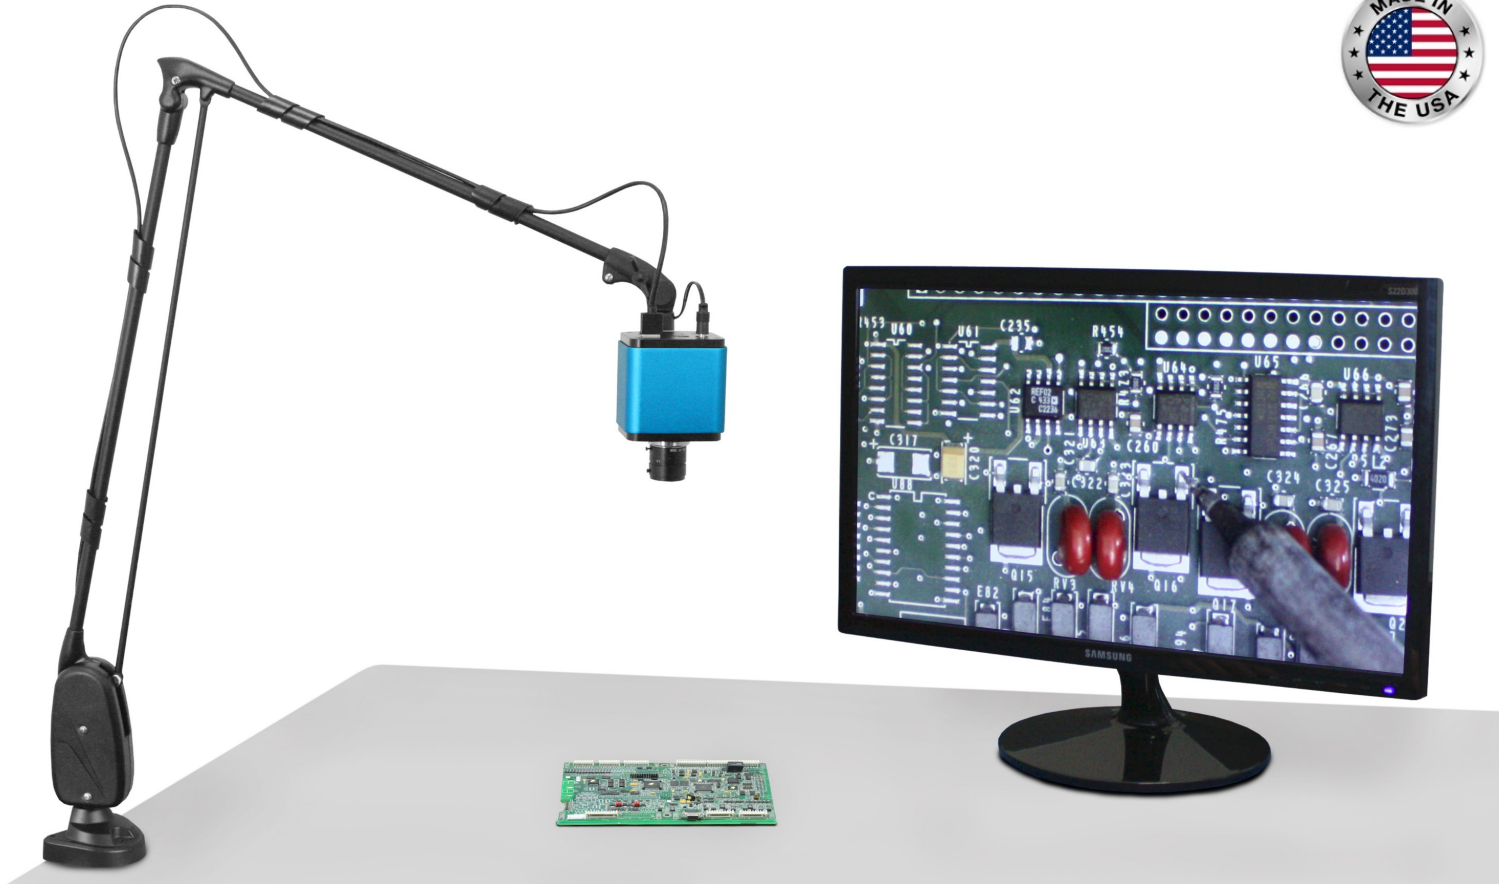

CODA Digital Magnification and Inspection System

The ultimate streamlined magnification system for production and quality control inspection

Highly functional ergonomic tool

- ✓ Production
- ✓ Repairs
- ✓ Group Training
- ✓ Inspection Tasks
- ✓ Component Assembly
- ✓ Work Visualization

The CODA System allows for direct-connect monitor viewing with high definition resolution. Images are viewed in real-time at 60fps with no latency in video streaming. Immediate payback from improved productivity, early defect identification, error reduction and worker comfort will be realized.

Key Features

Camera: 1080p High Definition, 1/2.33" 14 MP CMOS Sensor
4416 (H) x 3312 (V)

Capture and store images and live video

Manual adjustment of iris and focus with locking screws

Patented floating adjustable arms for easy camera orientation

34" Arm	16mm Lens*		35mm Lens*	
	Magnification	2.1X	9.9X	4.6X
Working Distance	635mm	133mm	648mm	248mm
Field of View	227mm	48mm	103mm	39mm

* CODA can be positioned to view objects at any distance (lens focuses to infinity). Magnification, working distance and field of view will vary. Measurements calculated with bench mounted CODA and 22" monitor.